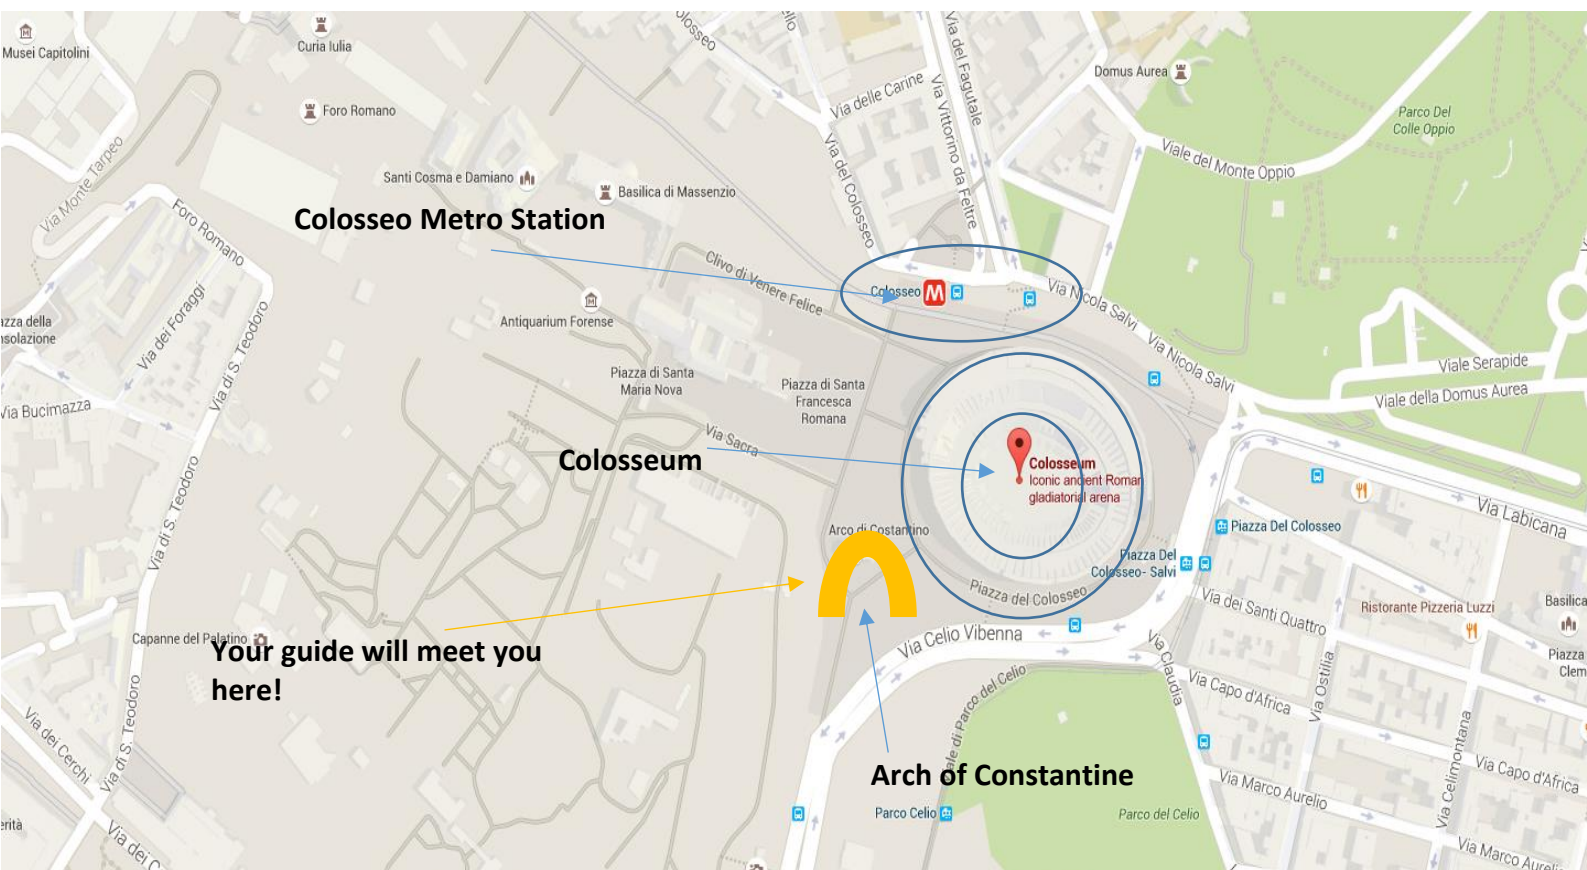

*Real Rome Tours*

**Colosseum Tour Meeting Point**

*The Arch of Constantine*

## Thank you for booking with Real Rome Tours!

Your guide will meet you at the Arch of Constantine – the side furthest from the Colosseum. They'll be holding a sign that looks like this:

## How to get to your meeting point

The closest metro station is Colosseo (within 1 minute's walking distance).

The closest bus stop is Via San Gregorio (within 1 minute's walking distance)

***Your guide will meet you to the left of the Arch of Constantine, next to the white pole.***

Here is a street view of your meeting point:

We can't wait to meet you and show you the amazing sights to see in Rome!