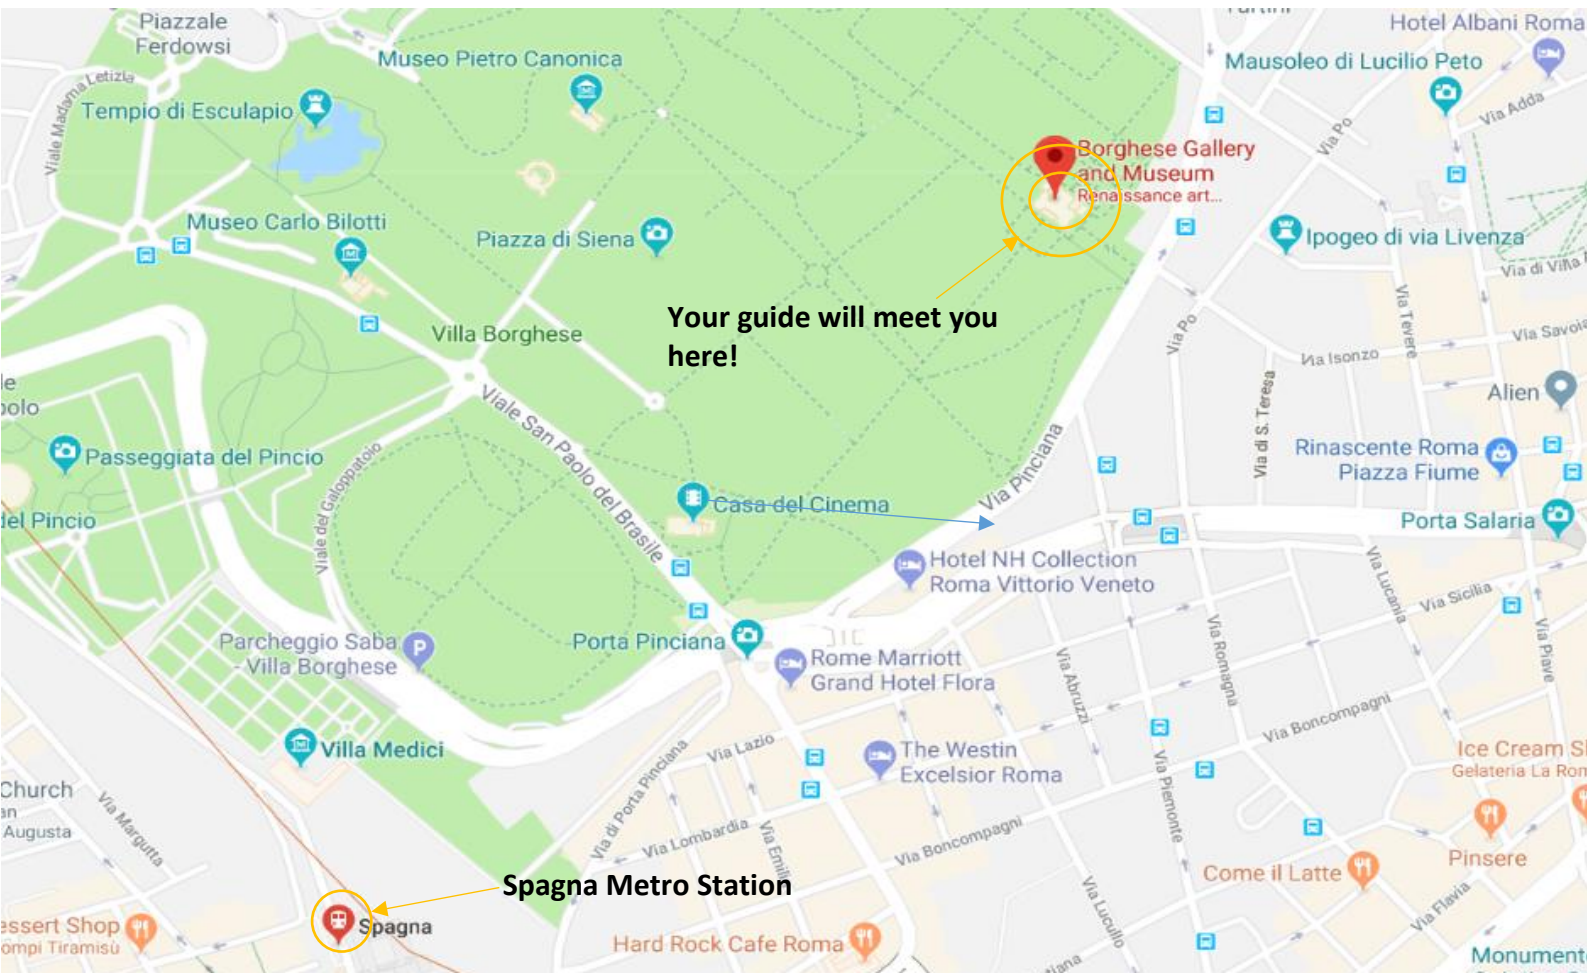

Real Rome Tours

Meeting Point

Borghese Gallery and Museum

Thank you for booking with Real Rome Tours!

Your guide will meet you at the entrance to the Borghese Gallery and Museum.
They'll be holding a sign that looks like this:

How to get to your meeting point

The closest metro station is Spagna (within 20 minutes walking distance).

The closest taxi rank is Piazza di Spagna (within 20 minutes walking distance)

Your guide will meet you at the entrance to the Borghese Gallery.

Here is a street view of your meeting point:

We can't wait to meet you and show you the amazing sights to see in Rome!