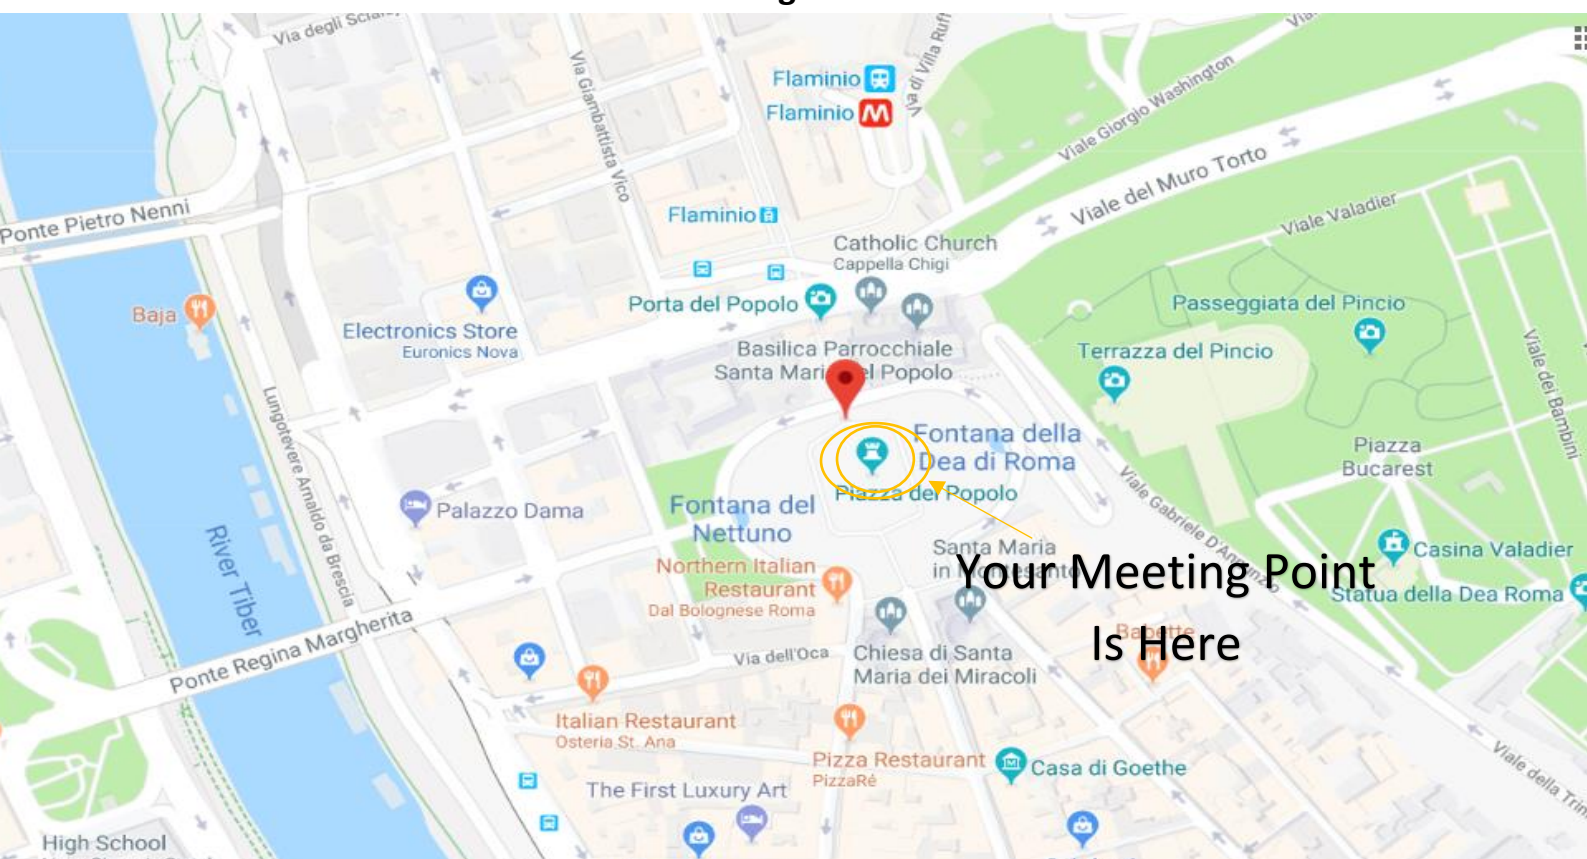

Real Rome Tours

Meeting Point

Fountain at Piazza del Popolo

Thank you for booking with Real Rome Tours!

Your guide will meet you at the fountain in the centre of Piazza del Popolo.
They'll be holding a sign that looks like this:

How to get to the your meeting point

By Metro: If arriving by metro, the closest stop is **Flaminio**.

Your guide will meet you at the fountain in the centre of the Piazza del Popolo.

Your Meeting Point Is Here

Here is a street view of your meeting point:

We can't wait to meet you and show you the amazing sights to see in Rome!