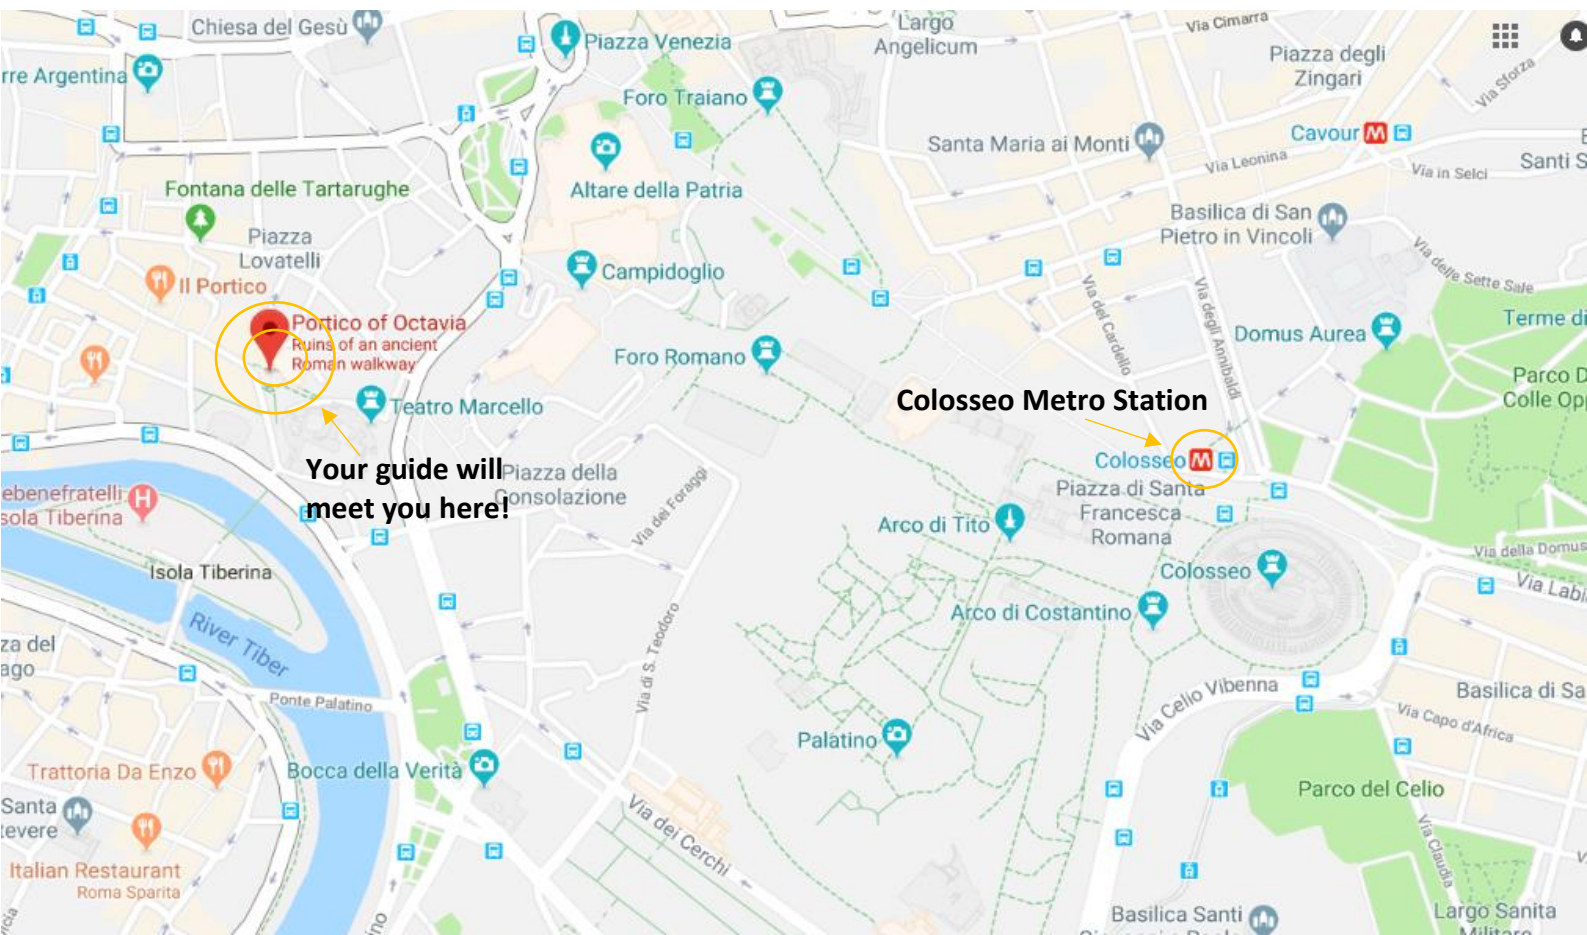

Real Rome Tours

Meeting Point

Portico d'Ottavia

Thank you for booking with Real Rome Tours!

Your guide will meet you at the Portico d'Ottavia. They'll be holding a sign that looks like this:

How to get to your meeting point

The closest metro station is Colosseo (within 20 minutes walking distance).

The closest taxi rank is Colosseo (within 10 minutes driving distance)

Your guide will meet you at the Portico d'Ottavia.

Here is a street view of your meeting point: