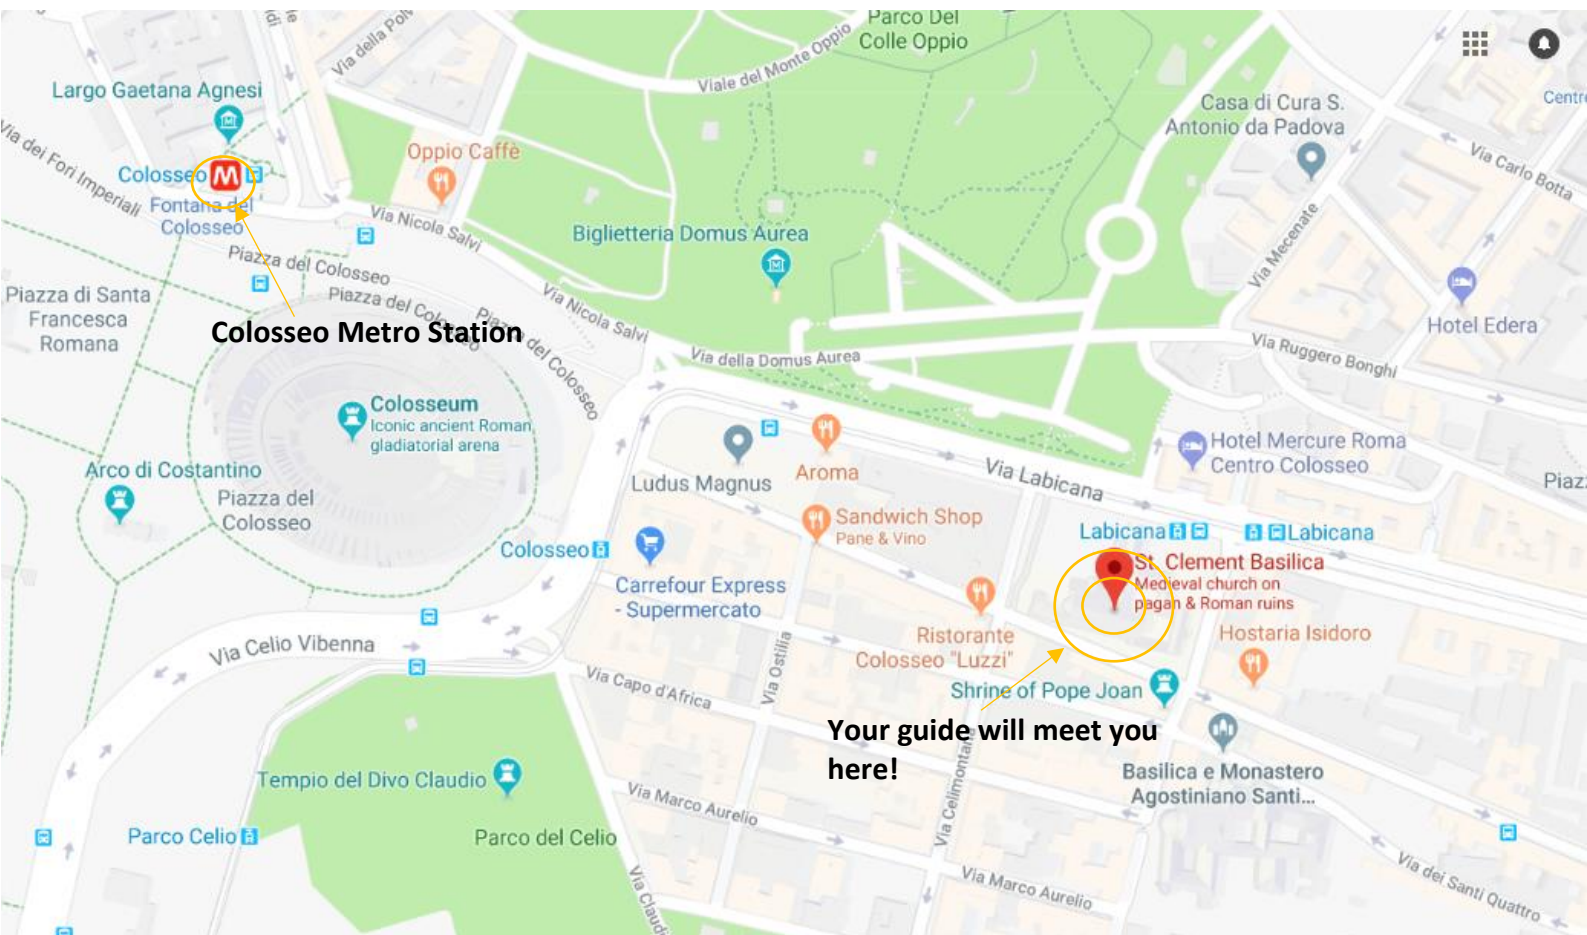

Real Rome Tours

Meeting Point

St. Clement Basilica

Thank you for booking with Real Rome Tours!

Your guide will meet you at the entrance to the St. Clement Basilica. They'll be holding a sign that looks like this:

How to get to your meeting point

The closest metro station is Colosseo (within 20 minutes walking distance).

The closest taxi rank is Colosseo (within 20 minutes walking distance)

Your guide will meet you at the entrance to the St. Clement Basilica.

Here is a street view of your meeting point:

We can't wait to meet you and show you the amazing sights to see in Rome!